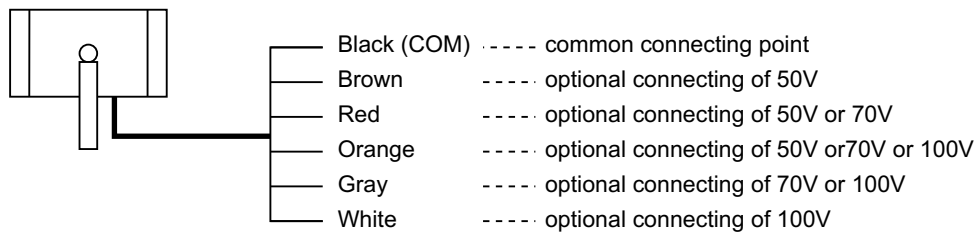

SOUND PROJECTOR

**Choice of input voltage**

FEATURE	IP44 sound projector
MOUNTING SYSTEM	Stainless steel U bracket
PAPER SPEAKER INSIDE	1 x 5,5" / 8 Ohm, 15W
INPUT POWER	3.75W / 7.5W / 15W
OUTPUT POWER	(100V): 2.66kOhm 1.33kOhm / 666 Ohm (70V): 326 Ohm 1.33kOhm / 666 Ohm (50V): 166 Ohm 666 Ohm / 326 Ohm
INPUT VOLTAGE	50V / 70V / 100V
FREQUENCY RESPONSE	140 - 20,000Hz
OUTPUT SOUND	92dB (1W / 1m)
COLOUR	White RAL 9010
DIMENSIONS	Ø150 x 196mm
WEIGHT	2,86lb