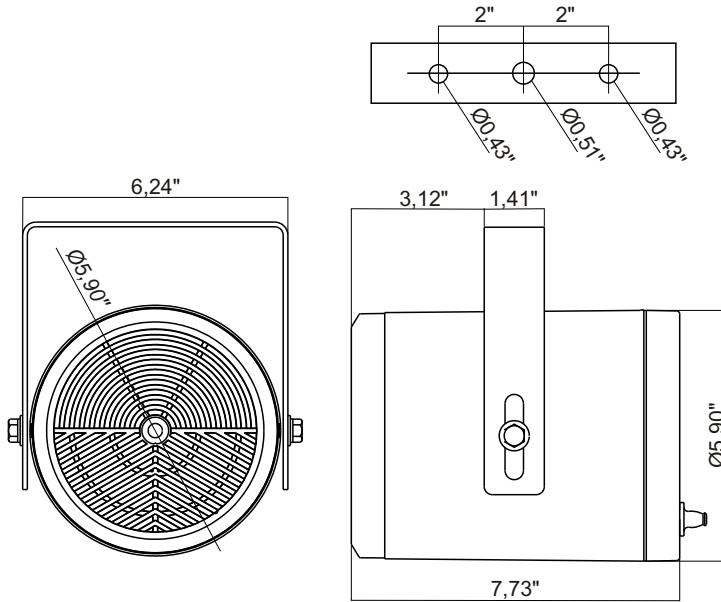

SOUND PROJECTOR

**Choice of input voltage**

FEATURE	IP44 sound projector
MOUNTING SYSTEM	Stainless steel U bracket
PAPER SPEAKER INSIDE	1 x 5,5" / 8 Ohm, 15W
INPUT POWER	3.75W / 7.5W / 15W
OUTPUT POWER	(100V): 2.66kOhm 1.33kOhm / 666 Ohm (70V): 326 Ohm 1.33kOhm / 666 Ohm (50V): 166 Ohm 666 Ohm / 326 Ohm
INPUT VOLTAGE	50V / 70V / 100V
FREQUENCY RESPONSE	140 - 20,000Hz
OUTPUT SOUND	92dB (1W / 1m)
COLOUR	White RAL 9010
DIMENSIONS	Ø150 x 196mm
WEIGHT	2,86lb